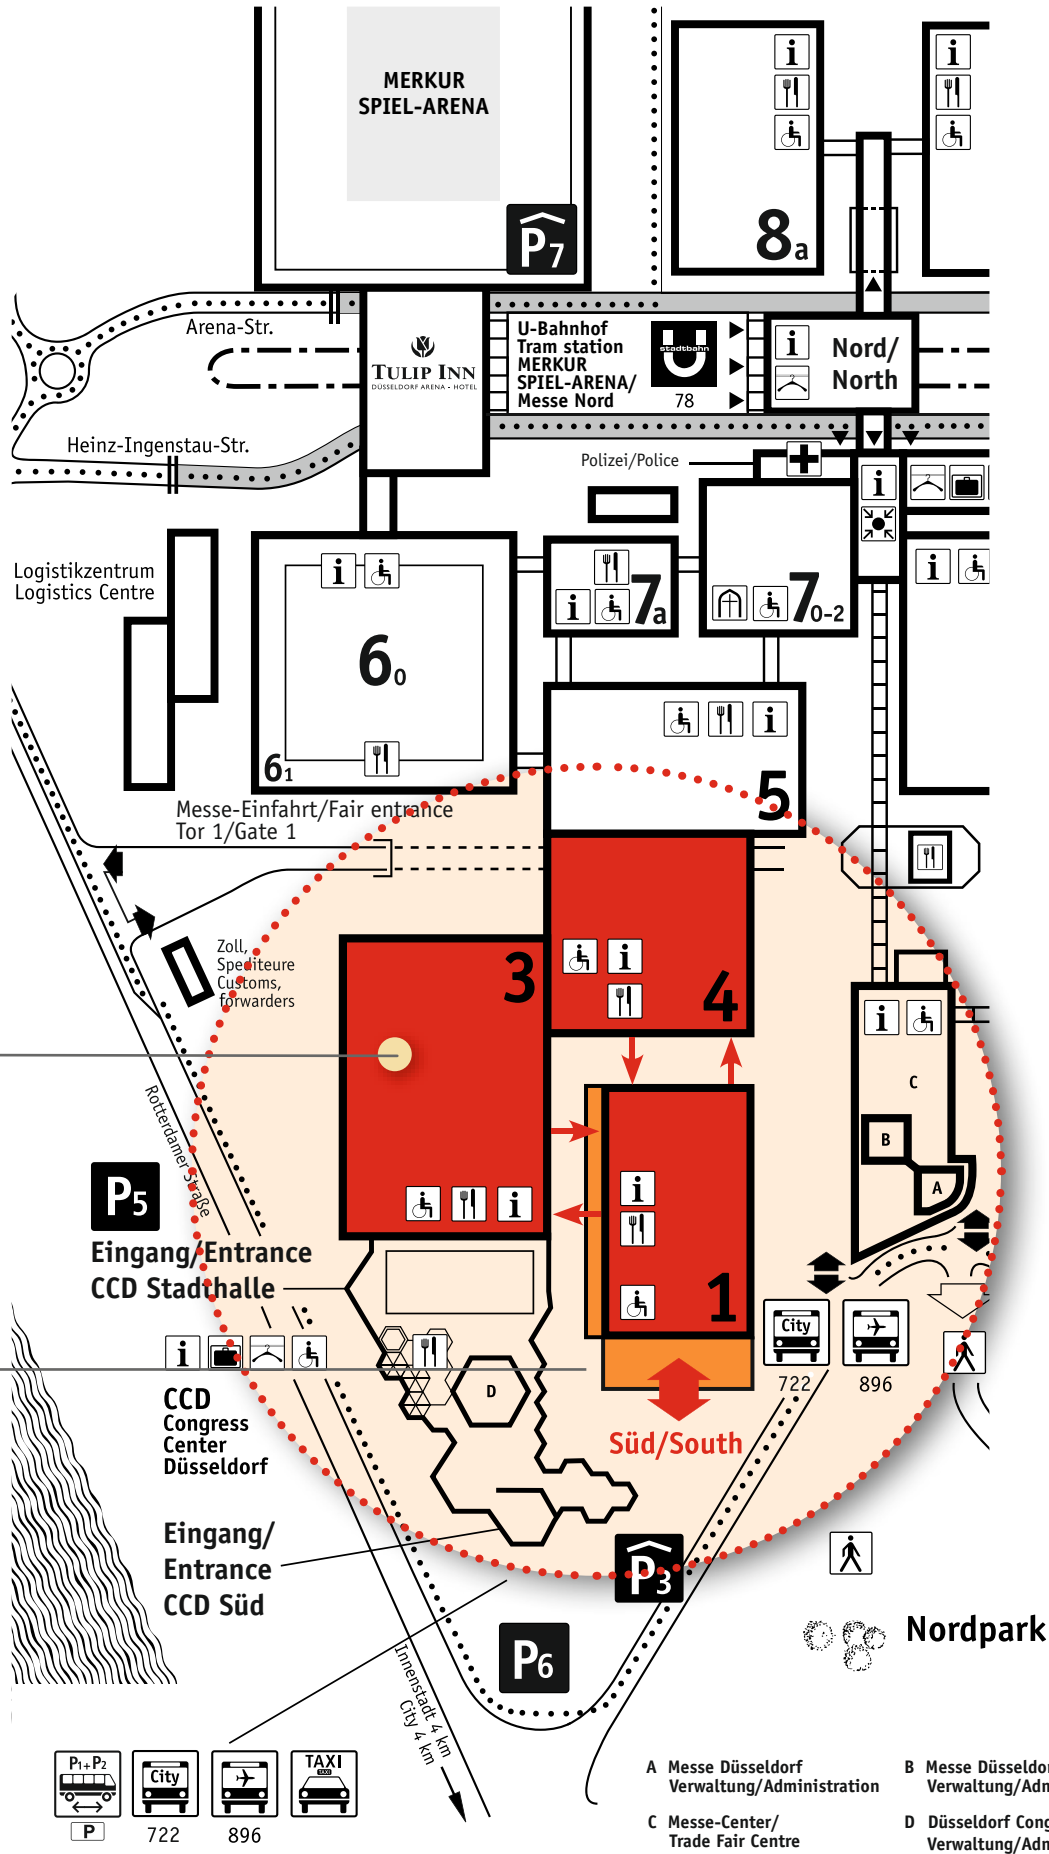

01 – 03 December
2020
 Düsseldorf, Germany
valveworldexpo.com
 12th International Valve
 Trade Fair & Conference

Hall 3
**VALVE WORLD
 EXPO FORUM**

**VALVE WORLD
 CONFERENCE**

- A Messe Düsseldorf Verwaltung/Administration
- B Messe Düsseldorf Verwaltung/Administration
- C Messe-Center/Trade Fair Centre
- D Düsseldorf Congress GmbH Verwaltung/Administration